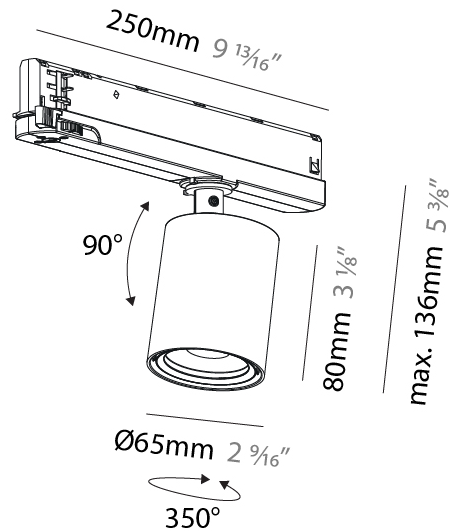

GENERAL

Series: Centriq
Subseries: Centriq In
Brand: Prolight
Division: Architectural
Mounting Type: Track
Mounting Location: Ceiling
Subcategory: Spots

PHYSICAL

Shape: Cylinder
Diameter (mm): 65
Diameter (in): 2 ⁹/₁₆
Length (mm): 250
Length (in): 9 ¹³/₁₆
Height (mm): 136
Height (in): 5 ³/₈
Light Distribution: Adjustable / Direct
Weight (kg): 0.6
Fixture Finish: SSR / BKV / CWI / CRY / HAB / UFT / ITA / RUA / FTG / MYG / LOD / PUS / FRO / FUP / KIA / POP / BLS / SPG / MEY / GOH / GUM / CHC / COM / ABZ / JAG / OBR / MOS / ROR
Holder Finish: WHI / BLK
Accent Finish: SSR / BKV / CWI / CRY / HAB / LAG / UFT / ITA / RUA / RUR / MIC / FTG / MYG / TWT / LOD / PUS / FRO / FUP / KIA / POP / BLS / SPG / MEY / GOH / GUM / CHC / COM / ABZ / JAG
Fixture Material: Aluminum

ELECTRICAL

Lamp Type: LED (Zhaga Standard)
Input Wattage (W): 20
Total Output Wattage (W): 18.1
Dimming: Non-Dimmable / 0-10V Dimming
Driver Included: Yes
Driver Location: Integrated
Driver Type: Constant Current - 120Vac
Driver Class: Class 2
Input Voltage (V): 120

LED

Number of LEDs: 1
Color Temperature (°K): 2700 / 3000 / 3500 / 4000
Max. Delivered Lumen (lm): 1362 / 1467 / 1526 / 1557
Nominal Lumen (lm): 1672 / 1800 / 1872 / 1910
CRI: >90 CRI
Lamp Life (hrs): 50000

OPTICAL

Beam Angle: 12
Adjustability: Rotational 360°; Tilt 90° (±45°)

RATINGS AND CERTIFICATIONS

Certified By: Certified for North American Standards
IP rating: IP20