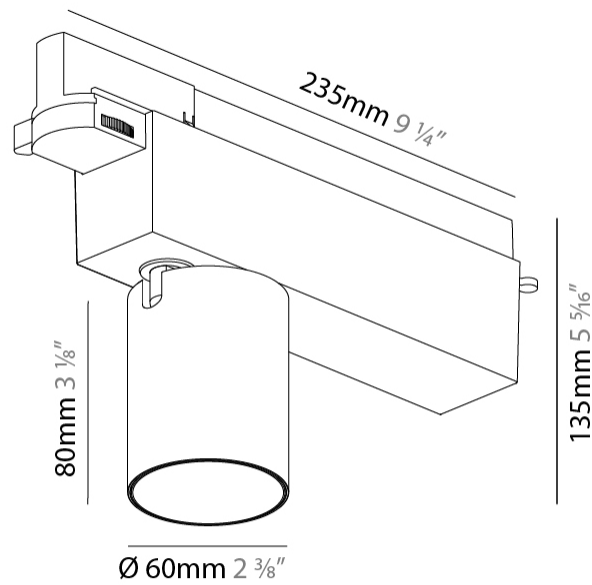

GENERAL

Series: Centriq
Subseries: Centriq 60
Brand: Prolicht
Division: Architectural
Mounting Type: Track
Mounting Location: Ceiling
Subcategory: Spots

PHYSICAL

Shape: Cylinder
Diameter (mm): 60
Diameter (in): 2 3/8
Length (mm): 235
Length (in): 9 1/4
Height (mm): 135
Height (in): 5 5/16
Light Distribution: Adjustable / Direct
Weight (kg): 0.7
Weight (lbs): 1.54
Installation Requirement: Track or profile system
Fixture Finish: SSR / BKV / CWI / CRY / HAB / UFT / ITA / RUA / FTG / MYG / LOD / PUS / FRO / FUP / KIA / POP / BLS / SPG / MEY / GOH / GUM / CHC / COM / ABZ / JAG / OBR / MOS / ROR
Fixture Material: Aluminum Die Cast

ELECTRICAL

Lamp Type: LED (Zhaga Standard)
Input Wattage (W): 12 / 15
Total Output Wattage (W): 10.8 / 13.5
Dimming: Tri-Mode (Non-Dimming and Phase Dimming (120Vac only) and 0-10V Dimming)
Driver Included: Yes
Driver Location: Integrated
Driver Type: Constant Current - Universal
Driver Class: Class 2
Input Voltage (V): 120 - 277
Constant Current (MA): 350

LED

Number of LEDs: 1
Color Temperature (°K): 2700 / 3000 / 3500 / 4000
Max. Delivered Lumen (lm): 520 / 580 / 627 / 640
Nominal Lumen (lm): 960 / 1070 / 1156 / 1180
CRI: >90 CRI
Lamp Life (hrs): 50000
Upon Request: Special Color Temperature Special Led

OPTICAL

Beam Angle: 8
Adjustability: Rotational 340°; Tilt 90°
Upon Request: Special Beam Angles

RATINGS AND CERTIFICATIONS

Certified By: Certified for North American Standards
IP rating: IP20