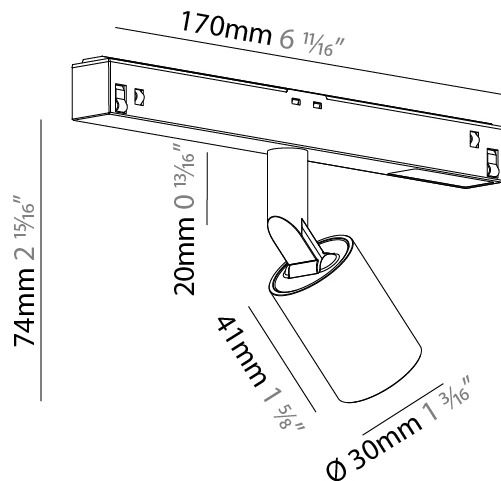

1. To build a product code in our configurator select the specify button on the base model # product page
2. To build a manual product code on this datasheet choose from the options listed below in blue font and add the suffix to the base model #

GENERAL

Series: Centriq
Subseries: Centriq for Clicktrack
Brand: Prolicht
Division: Architectural
Mounting Type: Track
Mounting Location: Ceiling
Subcategory: Spots

PHYSICAL

Shape: Cylinder
Diameter (mm): 40
Diameter (in): 1 5/16
Length (mm): 170
Length (in): 6 11/16
Height (mm): 88
Height (in): 3 7/16
Light Distribution: Adjustable / Direct
Fixture Finish: SSR / BKV / CWI / CRY / HAB / UFT / ITA / RUA / FTG / MYG / LOD / PUS / FRO / FUP / KIA / POP / BLS / SPG / MEY / GOH / GUM / CHC / COM / ABZ / JAG / OBR / MOS / ROR
Fixture Material: Aluminum

ELECTRICAL

Lamp Type: LED (Zhaga Standard)
Input Wattage (W): 6
Total Output Wattage (W): 5.4
Dimming: Non-Dimmable
Driver Included: No
Driver Location: Remote
Driver Type: Constant Voltage - Universal
Driver Class: Class 2
Input Voltage (V): 48
Constant Current (MA): 340
Upon Request: 0-10Vdc dimming / DALI dimming

LED

Number of LEDs: 1
Color Temperature (°K): 2700 / 3000 / 4000
Max. Delivered Lumen (lm): 494 / 519 / 526
CRI: >90 CRI

OPTICAL

Reflector°: 20 / 40 / 50
Optic°: 31 / 36
Adjustability: Rotational 360°; Tilt 90° (±45°)

RATINGS AND CERTIFICATIONS

Certified By: Certified for North American Standards
IP rating: IP20